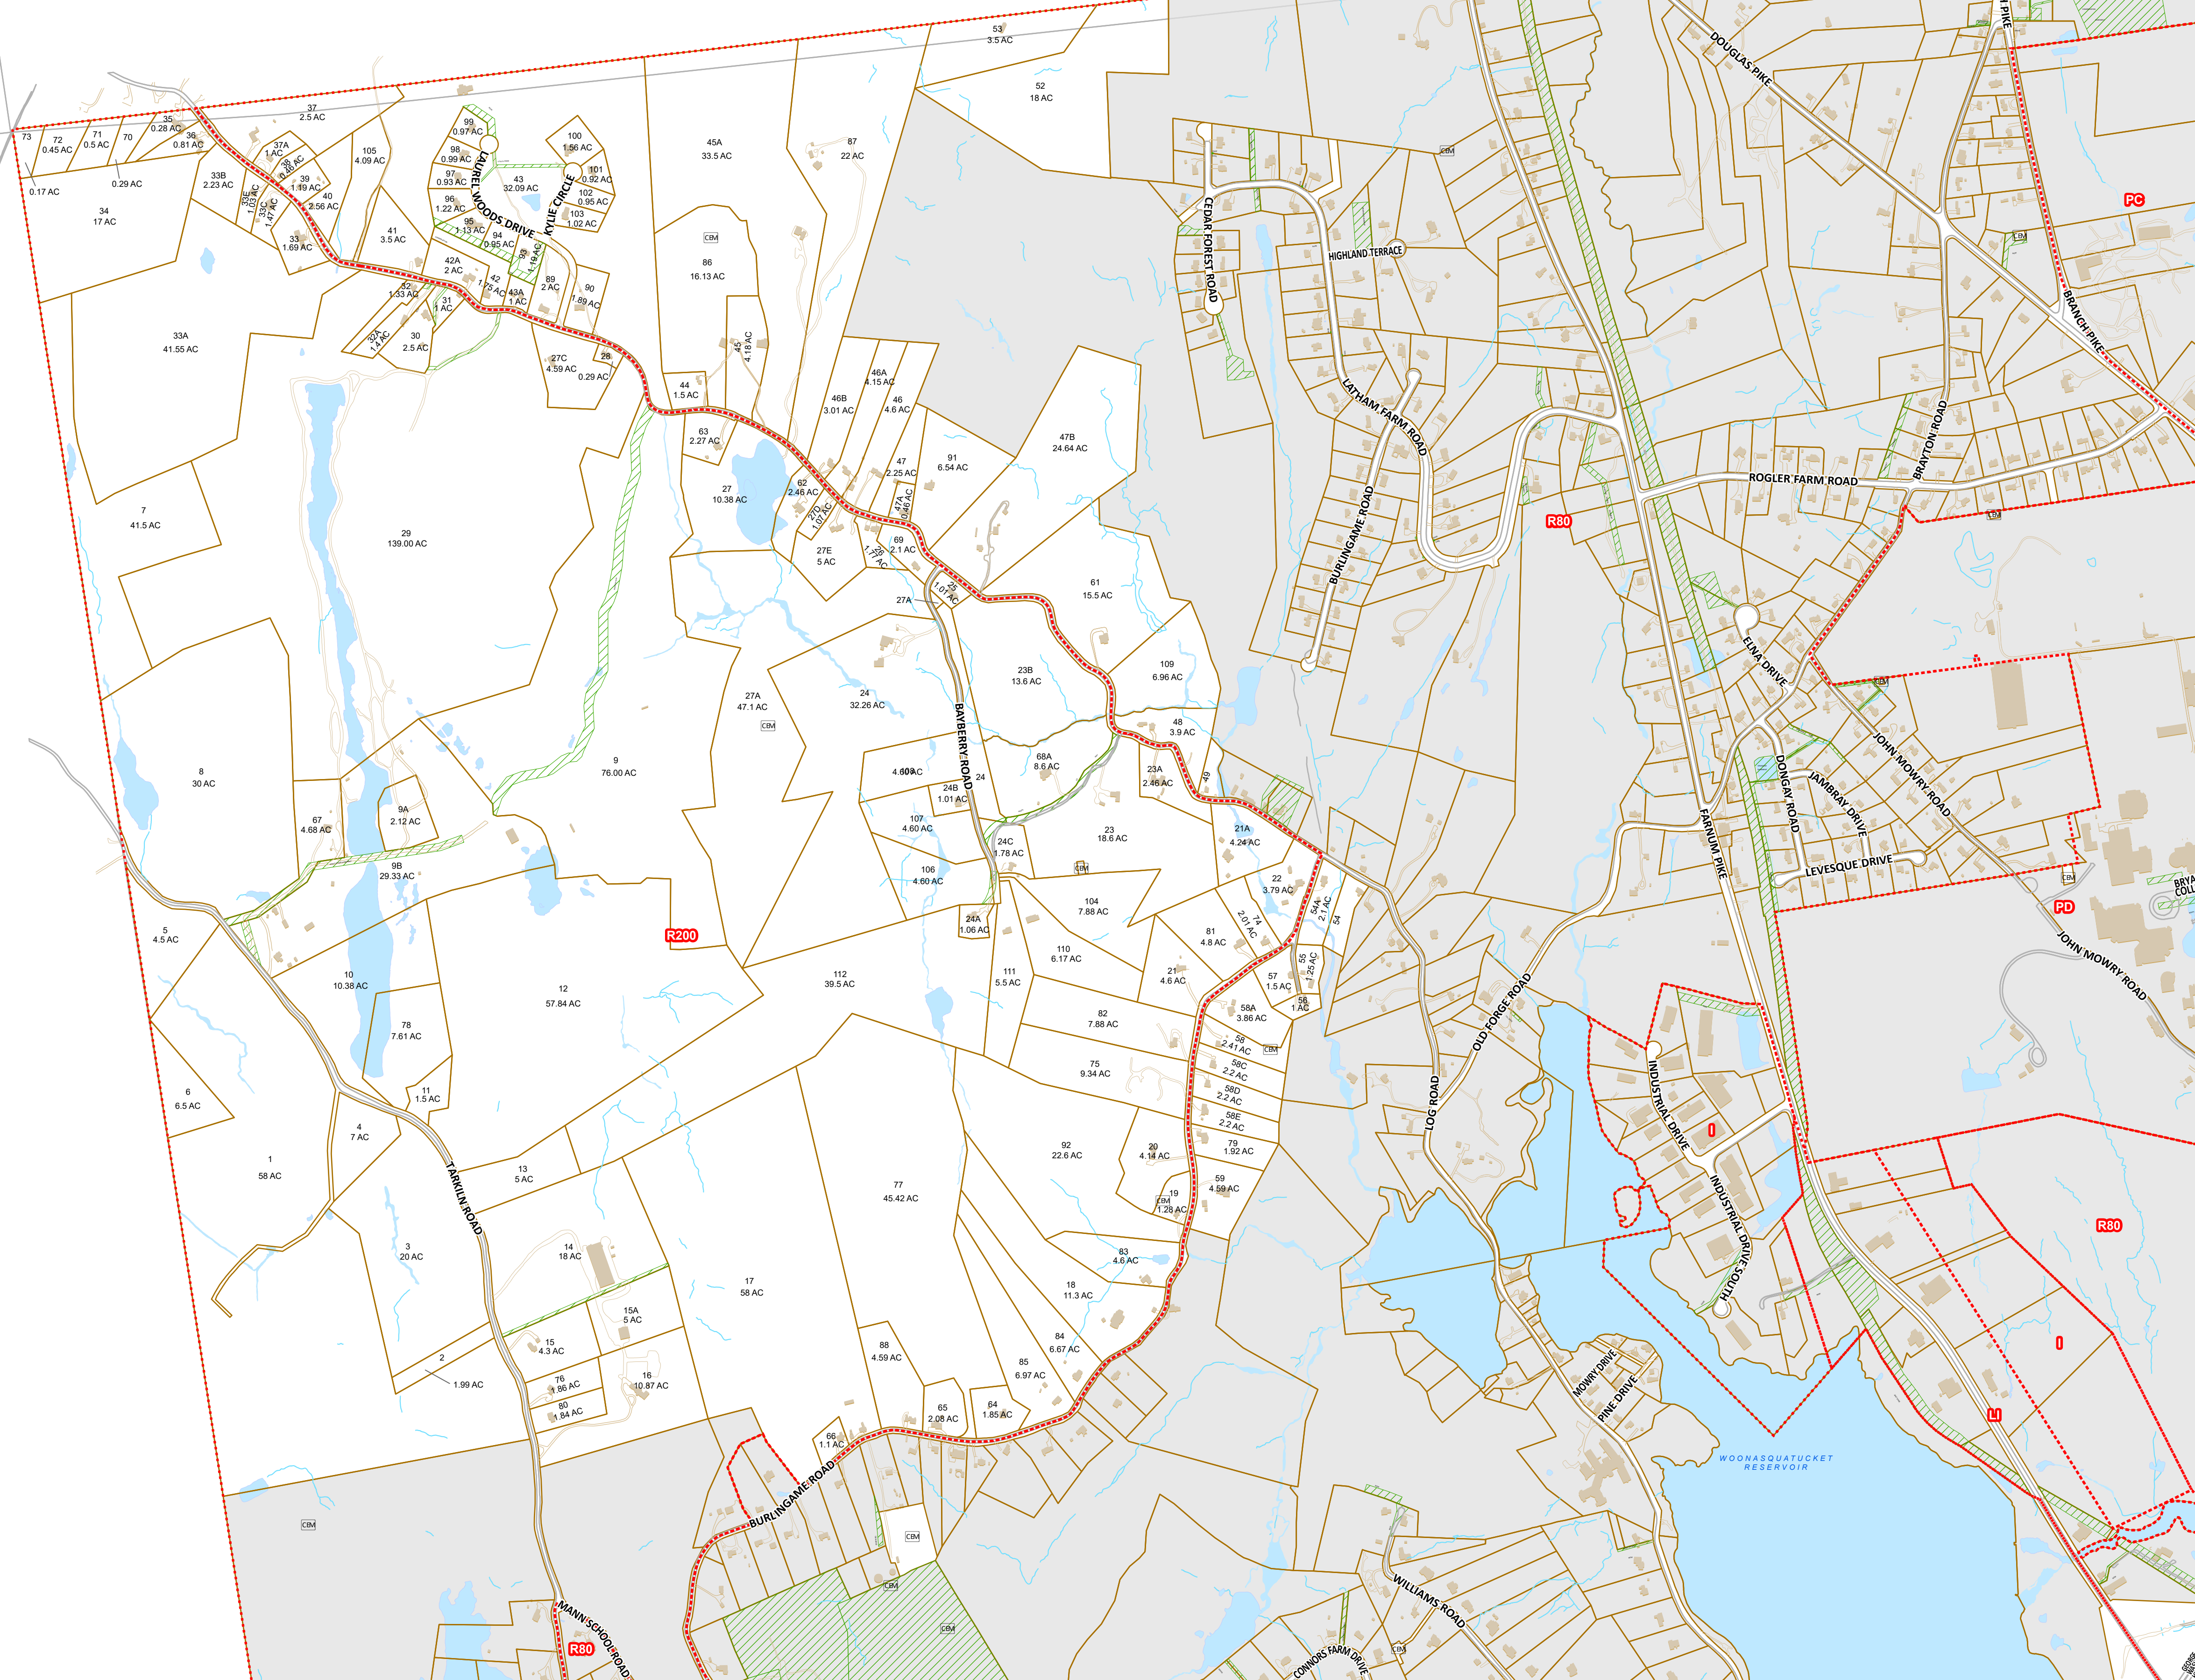

BURRILLVILLE

NORTH SMITHFIELD

GLOCESTER

Town of Smithfield

RHODE ISLAND

Tax Assessor Map

Tax Map Number
50

- Parcels
- ROW
- Traffic Island
- Water
- Streams
- Parcels on Adjacent Map
- Easement
- Zoning District
- Cemetery
- Buildings
- Driveway
- Unpaved Road Edge
- Paved Road Edge