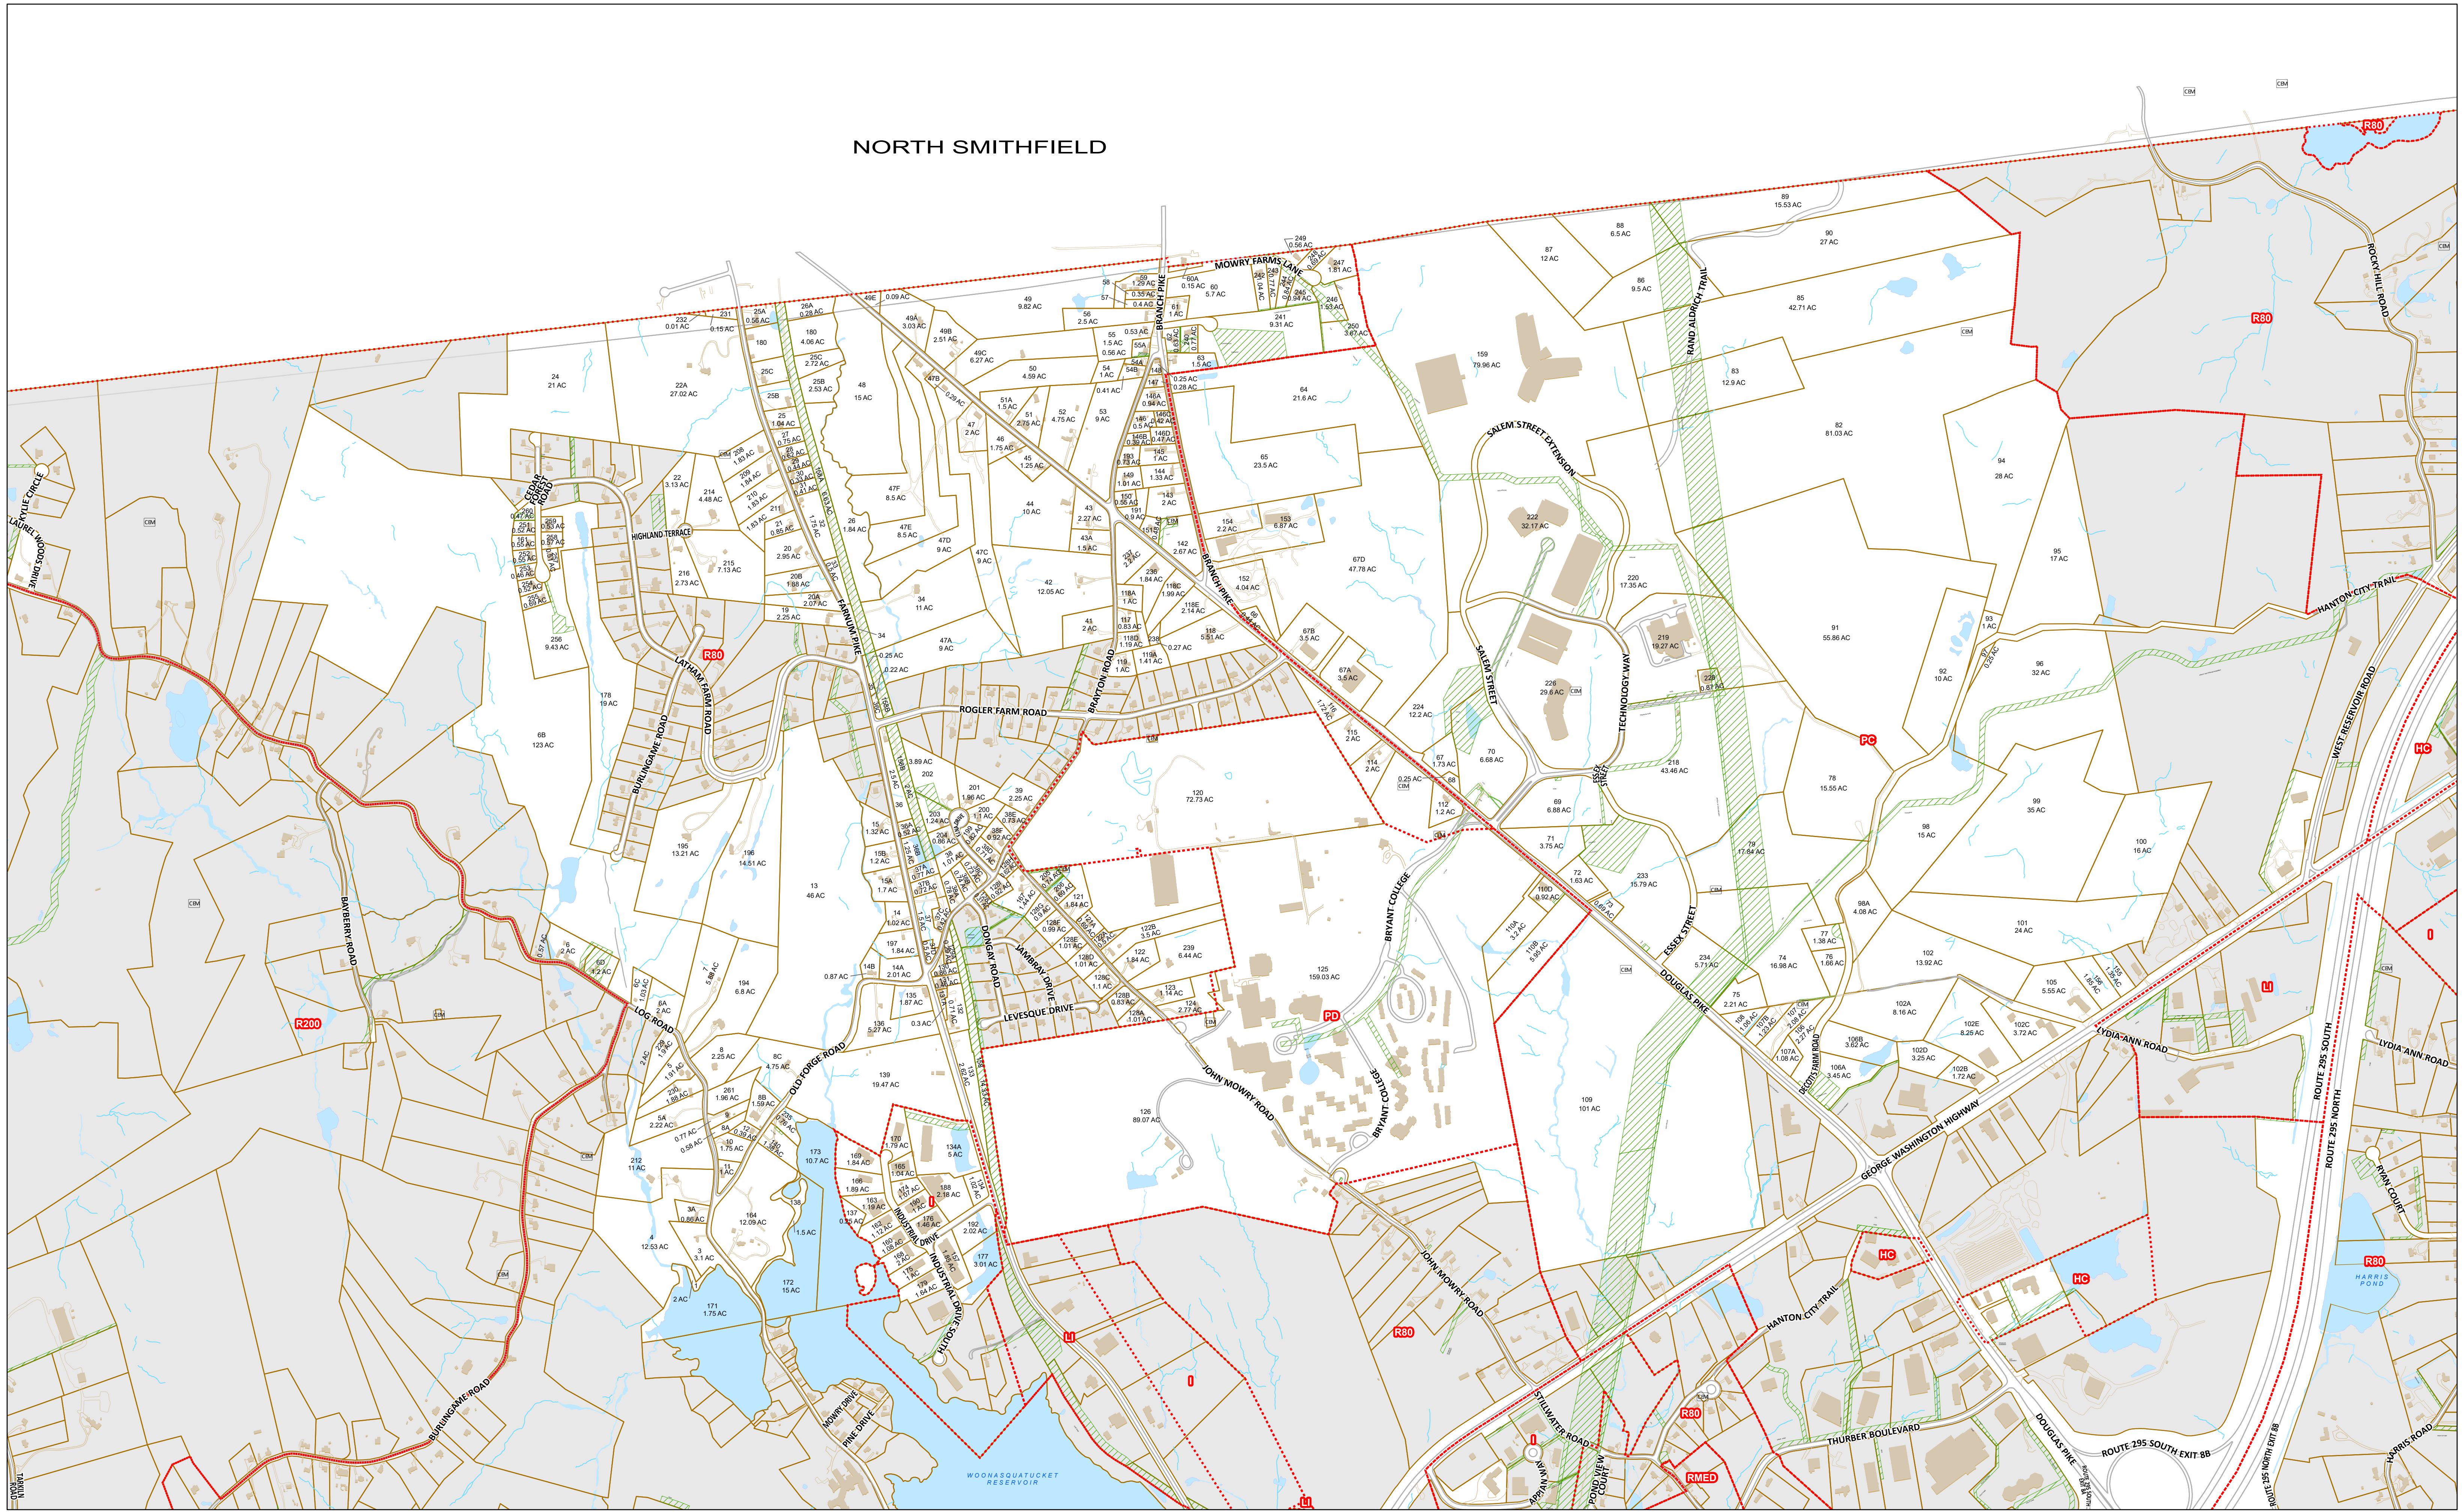

NORTH SMITHFIELD

Town of Smithfield

RHODE ISLAND

Tax Assessor Map

- Parcels
- Parcels on Adjacent Map
- Buildings
- Driveway
- Unpaved Road Edge
- Paved Road Edge
- Traffic Island
- Easement
- Zoning District
- Cemetery
- Water
- Streams

Tax Map Number
49